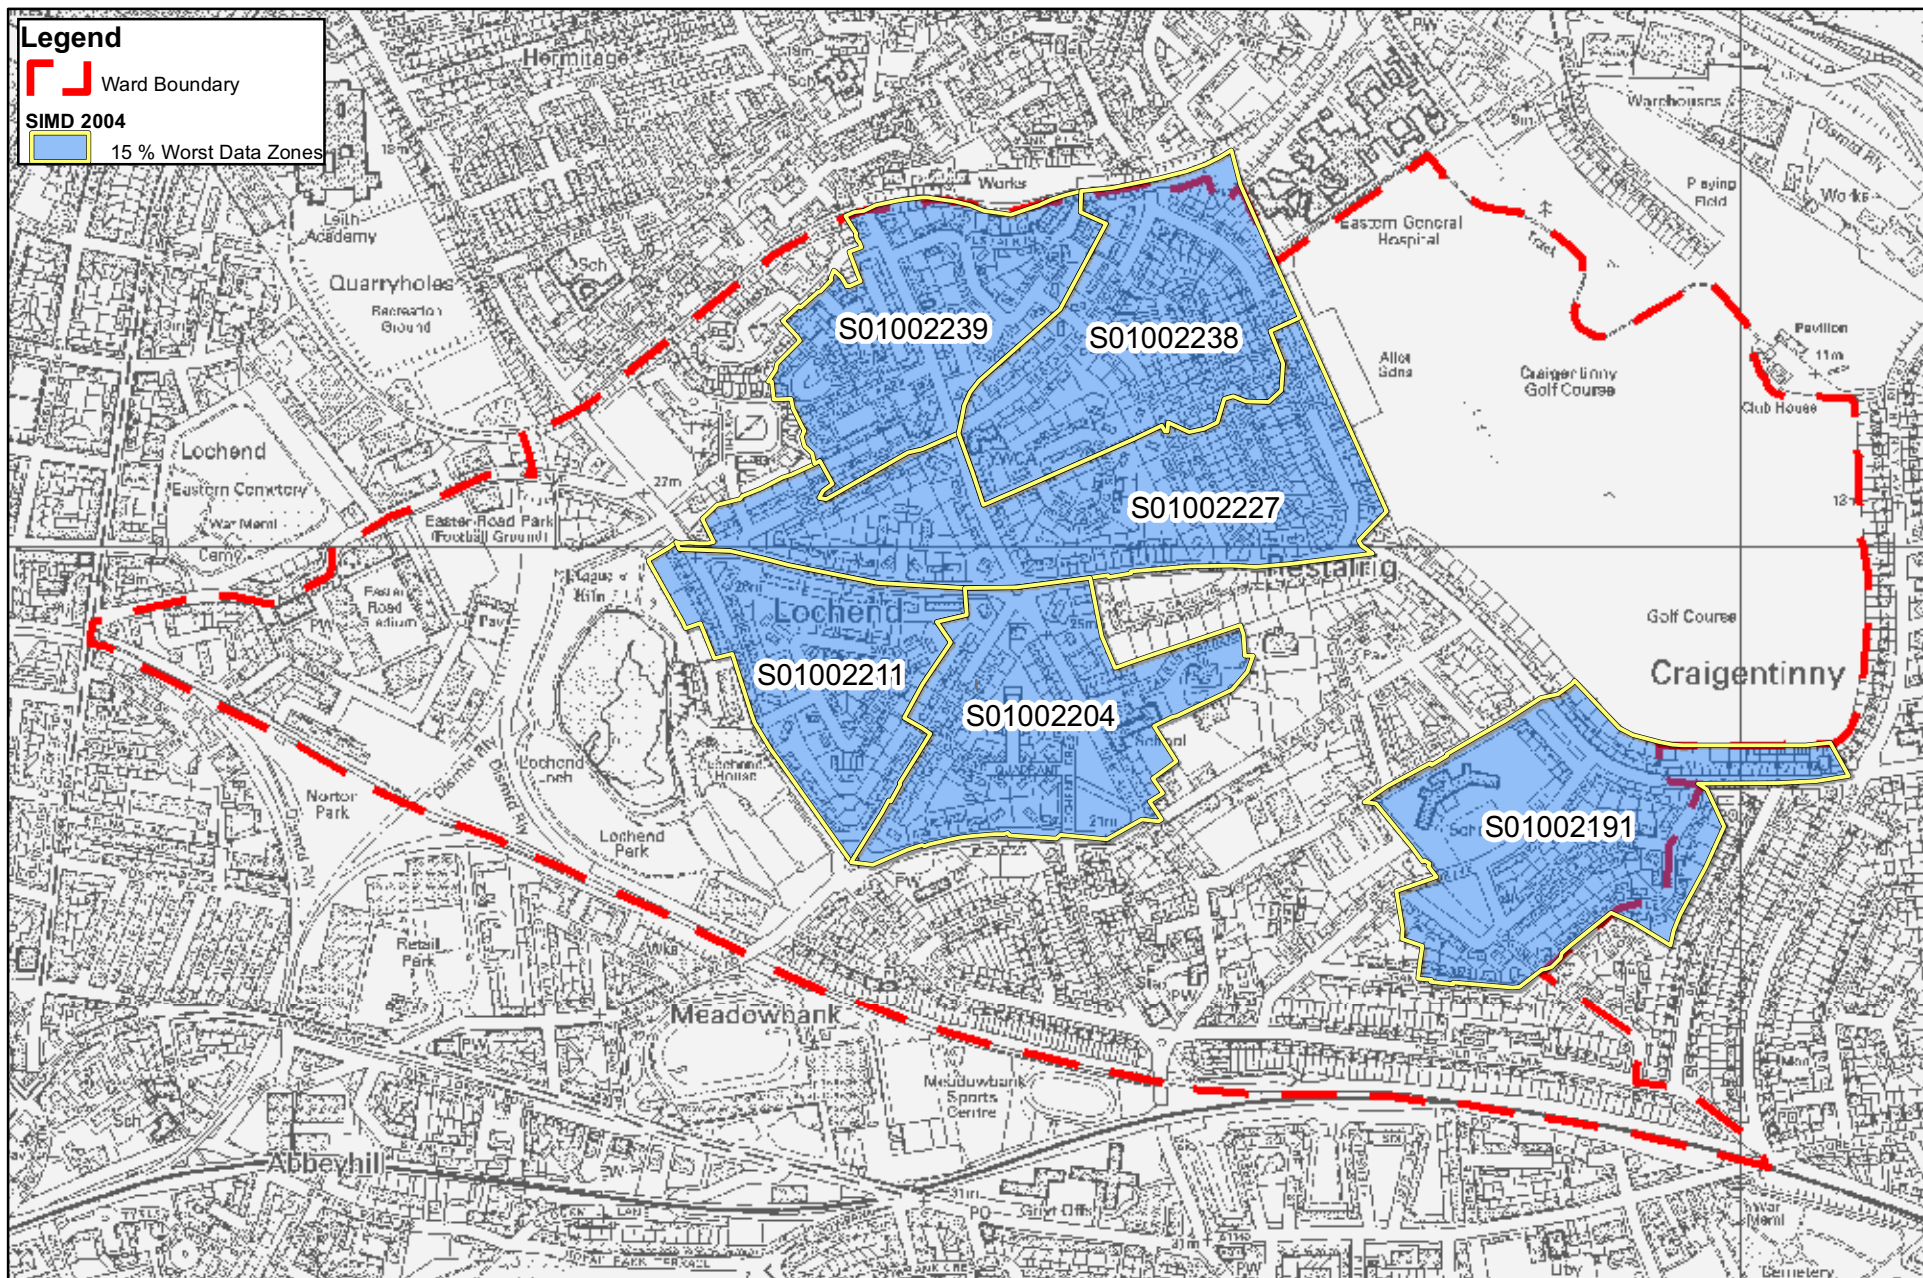

SIMD 2004, Worst 15% Data Zones in Scotland and Restalrig Ward Boundary

This map is based upon Ordnance Survey material with the permission of Ordnance Survey on behalf of the Controller of Her Majesty's Stationery Office © Crown Copyright. Unauthorised reproduction infringes Crown copyright and may lead to prosecution or civil proceedings. City of Edinburgh Council licence no. LA09027L/00/01. Produced by the Information and Research Unit, Department of Corporate Services. For reference purposes only no further copies can be made.